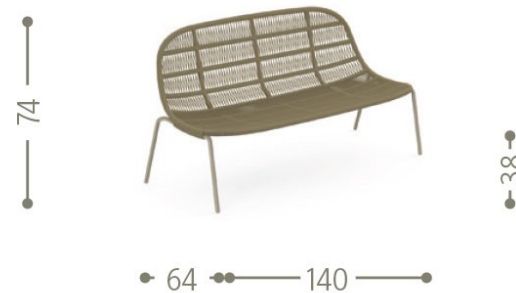

### **Panama Love Seat Sofa**

Love Seat Panama Sofa stands out for its wide and soft shapes characterizing the entire collection. The modern seat, realized in synthetic nautical rope and available in different colours, makes the product light and functional. Perfect for outdoor furniture, the Sofa does not give up on stability, guaranteed by the aluminium structure. Even cushions (optional), made with rope, are available in different shades without abandoning the style proposed by Panama collection.

*Brand:* **TALENTI**  
*Item type:* Sofa  
*Item code:* PANLOV-TO  
*Designer:* Ludovica + Roberto Palomba  
*Color:* Dove  
*Dimension:* 140 x 64 x 38/74 cm

Please click the link for more option and finishes: